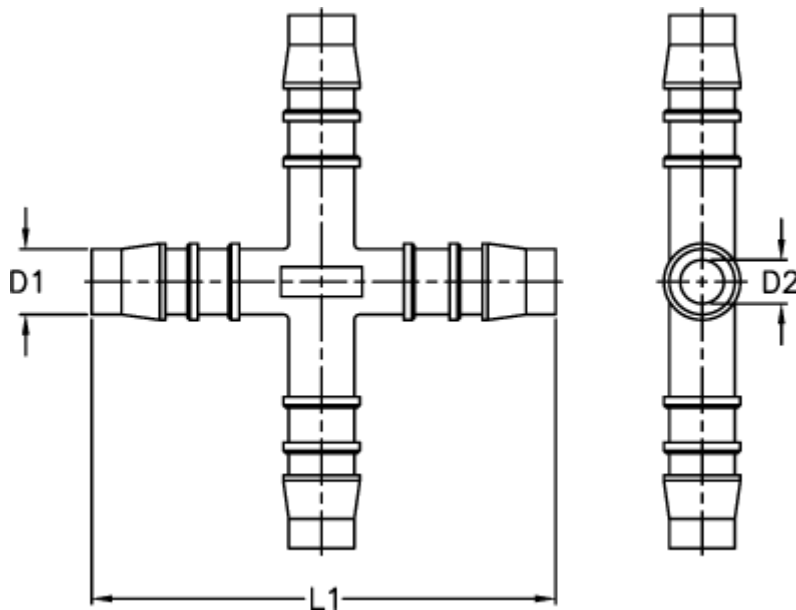

Article number: 027728900004

Description: Norma hose coupling KS 4

Measures

D1 = 4

D2 = 2.9

L1 = 39